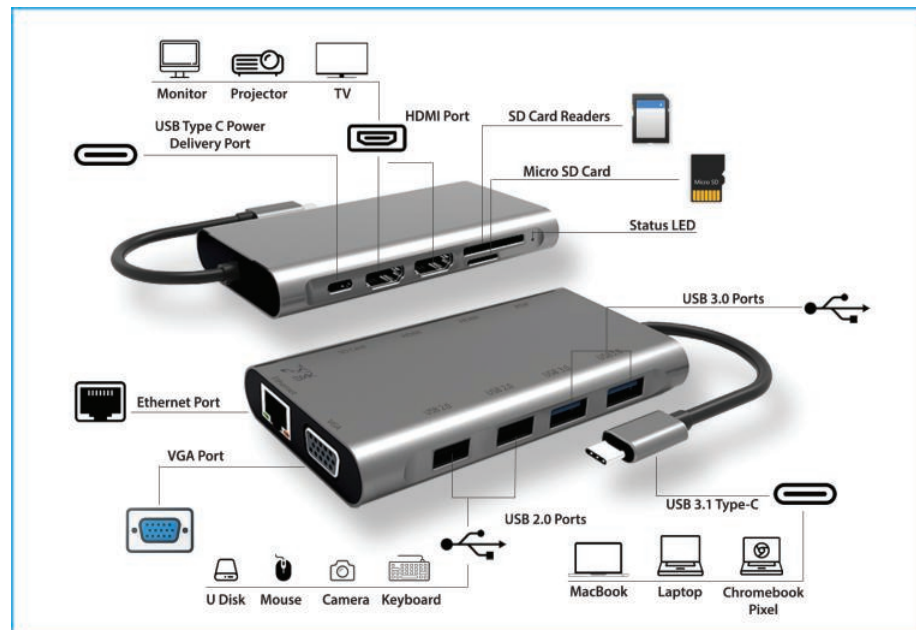

USB-C 100W Mini Docking Station with Multi-Stream Triple Video

USB-C Laptop Connectivity

- **Power Delivery Port**
In-line charging for USB-C laptop computers and supported mobile devices (type C-F, PD at 100W)
- **Dual 4K/HD HDMI Ports**
4K UHD and HD(1080p) video output with 3840 x 2160 pixel resolution
- **VGA Port**
Used to connect to legacy displays, or in Multi-Stream Triple Video mode.
- **Gigabit Ethernet Port**
RJ 45 Lan port supporting 10M/100M and 1,000M data transmission).
- **4 High Speed USB Ports**
Used for connection to mobile devices and external peripherals.
- **SD & Micro SD Readers**
supporting SD/SDHC/SDXC/UHS-I memory cards up to 2TB
- **Compatibility**
Windows®
macOS®
Android OS®)
Requires USB-C port

The road-ready 11-port USB-C 100W Mini Docking Station slips easily into your laptop bag, keeping you connected everywhere you go. When traveling, you can expect the unexpected in connectivity options. No worries, the versatile VP6950 has your back, and your connection!

Join local-area-networks, display 4K & HD presentations and multimedia content on external monitors, projectors and flat-screens; connect to mobile phones, tablets, external peripherals and more; or charge your laptop and supported devices via the VP6950's 100W Power Delivery port. Or, use the Docking Station's MST feature to view on 3 external displays, simultaneously.

Road-Ready USB-C Connectivity

VP6950